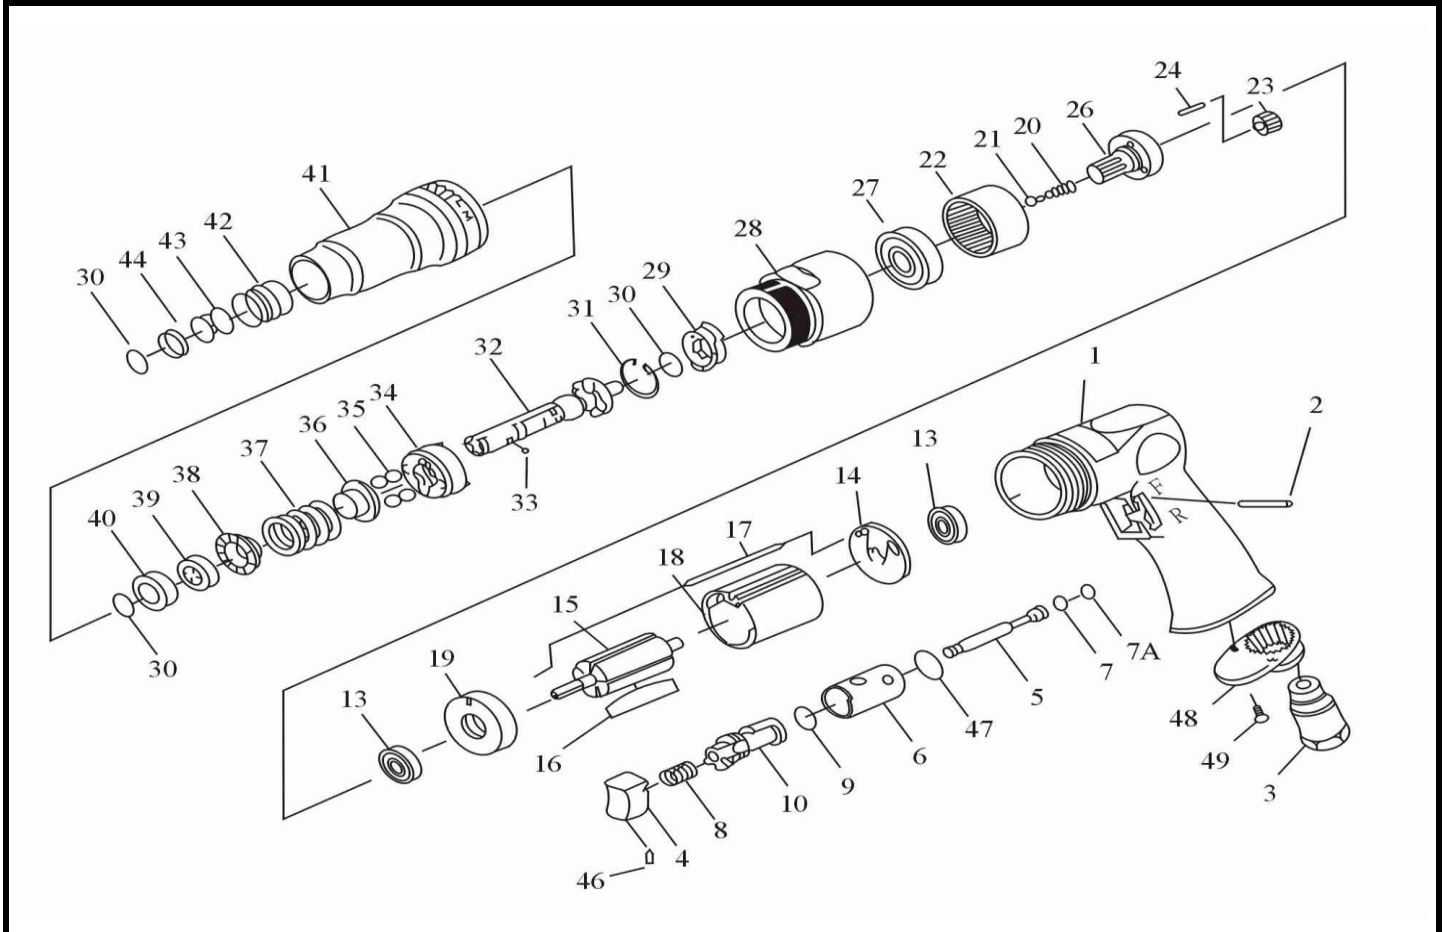

OS-239001 **GAV** HAVALI TORNAVİDA

Item No.	Description	Q'ty	Item No.	Description	Q'TY
1	HOUSING	1	27	BALL BEARING	1
2	PIN	1	28	CLAMP NUT	1
3	AIR INLET	1	29	DRIVE DOG	1
4	TRIGGER	1	30	RETAINING RING	3
5	VALVE STEM	1	31	RETAINING RING	1
6	REVERSE BUSHING	1	32	CAM SPINDLE	1
7	O-RING	1	33	STEEL BALL	1
7A	O-RING	1	34	CLUTCH CARRIER	1
8	VALVE SPRING	1	35	STEEL BALL	4
9	O-RING	1	36	WASHER	1
10	REVERSE LEVER	1	37	SPRING	1
13	BALL BEARING	2	38	WASHER	1
14	END PLATE	1	39	ADJUST NUT	1
15	ROTOR	1	40	SPACER	1
16	ROTOR BLADE	5	41	CLUTCH HOUSING	1
17	PIN	1	42	BALL RETAINER	1
18	CYLINDER	1	43	SPRING	1
19	SPACER	1	44	WASHER	1
20	SPRING	1	46	SET SCREW	1
21	SPRING GUIDE	1	47	O-RING	1
22	INTERNAL GEAR	1	48	EXHAUST DIFFUSER	1
23	PLANET GEAR	3	49	SCREW	2
24	PIN	3	50	HANDLE GRIP(NOT SHOW)	1
26	WORK SPINDLE	1			